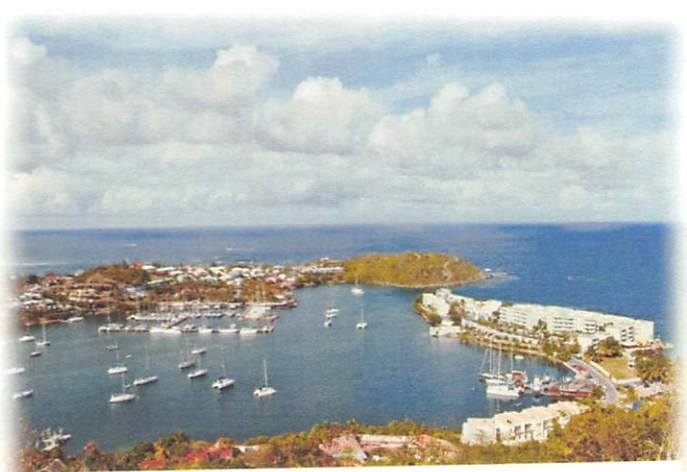

shore excursions

TODAY'S TOUR TIPS:

LIVE PRESENTATION

Discover Dominica, St. Thomas, Half Moon Cay
and Fort Lauderdale

1:00pm,
World Stage, 2 & 3

St Maarten's Big 3: The Flying Dutchman, Schooner Ride & Canopy

Step into the plantation house, built in the 1700s, hop on a chair on the Soualiga Sky Explorer for a 25-minute ride to the top of Sentry Hill. Next, get your thrills on at speeds of up to 56 miles per hour on the world's steepest zip-line before you head to the Schooner Ride.

9:00am - 1:00pm & 2:00pm - 5:00pm
Shore Excursions Desk, 1

or book using the Holland America Line Navigator

CASINO

$1,000

'SNOWBALL JACKPOT BINGO'

Tickets on sale from 11:00am at the Casino Cashier's, 3

10:30am	Complimentary Gaming Lessons: Roulette
11:00am	$60 Texas Hold'em Tournament
11:30am	Win up to $500 Slot Tournament, Round 2
1:30pm	Win up to $500 Blackjack Tournament, Round 2
2:00pm	$60 Texas Hold'em Tournament
3:00pm	$367,000 Paradise Lotto Drawing
4:00pm	Snowball Jackpot Bingo B.B. King's Blues Club, 2
9:00pm	Texas Hold'em Cash Game