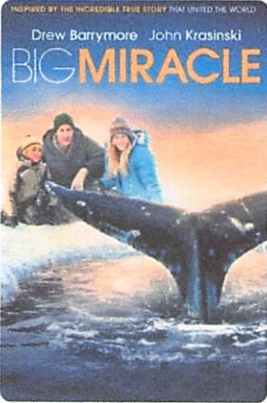

TODAY ON **WORLD** STAGE

Decks 1, 2 & 3, forward

2:00pm

Today's Movie: Big Miracle

(PG, 1hour, 47 minutes) A family of gray whales is discovered near the Arctic Circle, trapped by rapidly forming ice. Along with the descending media comes Rachel Kramer (Drew Barrymore), an environmental activist and Adam's ex-lover. Together, they try to rally an international coalition to save the whales before it's too late.